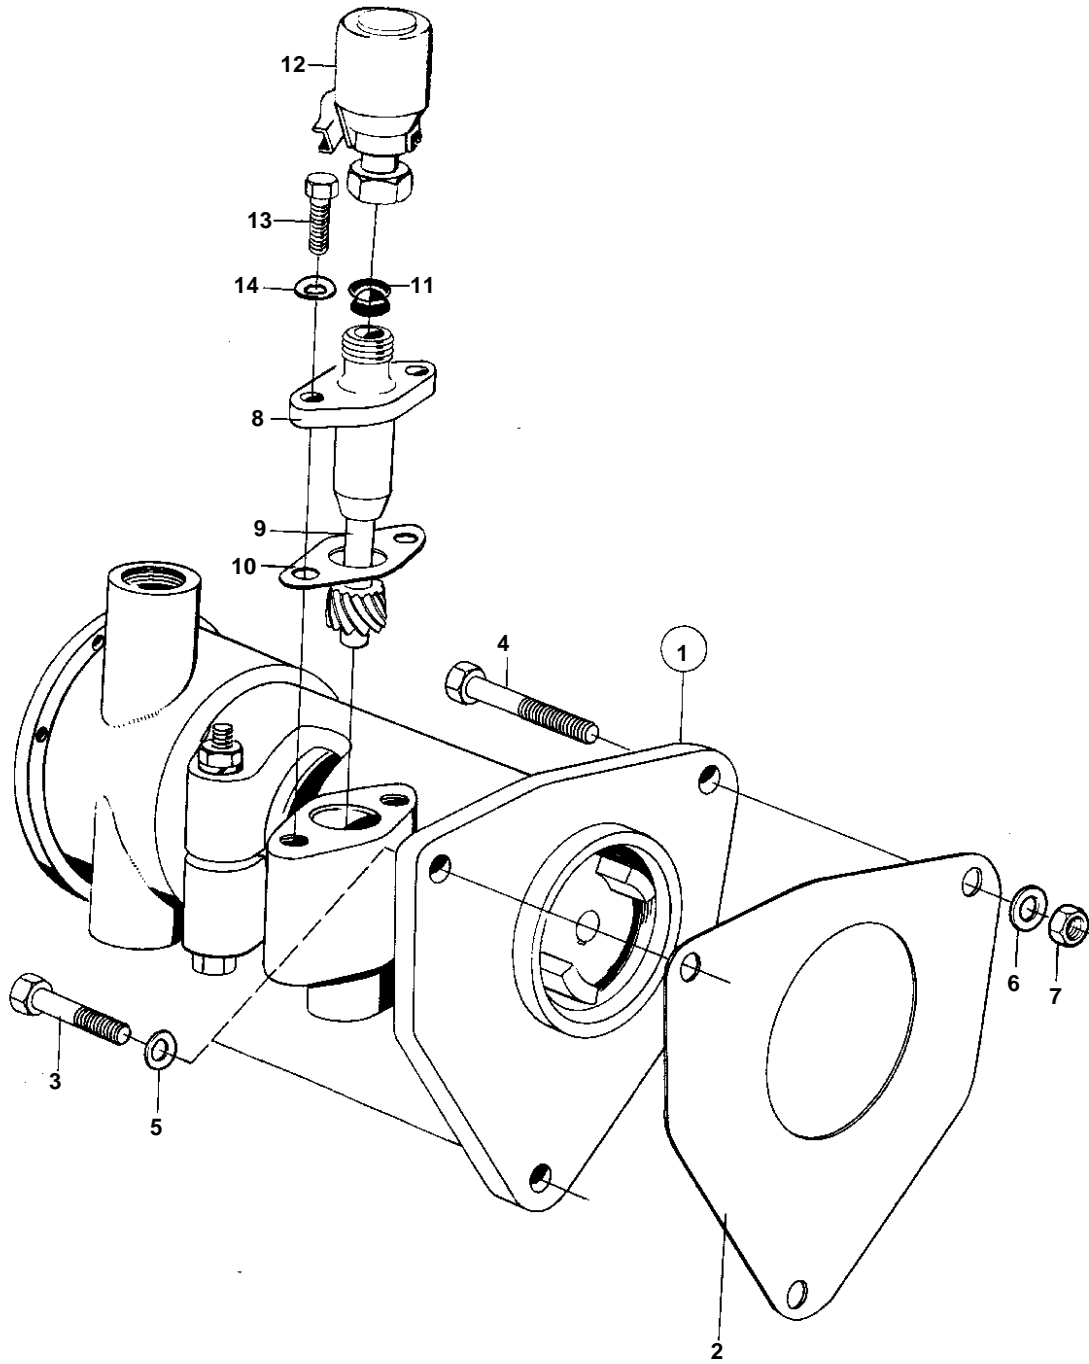

AQD21A, MD21A

3758

AQD21A, MD21A

REF	PART NO.	QTY	DESCRIPTION	SEE SEC.	NOTES
1		1	Water pump, COOLING WATER PUMP	12777	
2	817938	1	Gasket		
3		2	Screw		
4		1	Hexagon screw		
5	955895	3	Washer		
6		1	Washer		
7	955783	1	Hexagon nut		
8		1	Bearing housing		
9	422125	1	Stub axle		
10	422130	1	Gasket		
11	943821	1	Sealing ring		
12	1507899	1	Tachometer sensor		SEE GROUP 3
13	940100	2	Hexagon screw		
14	941906	2	Spring washer		